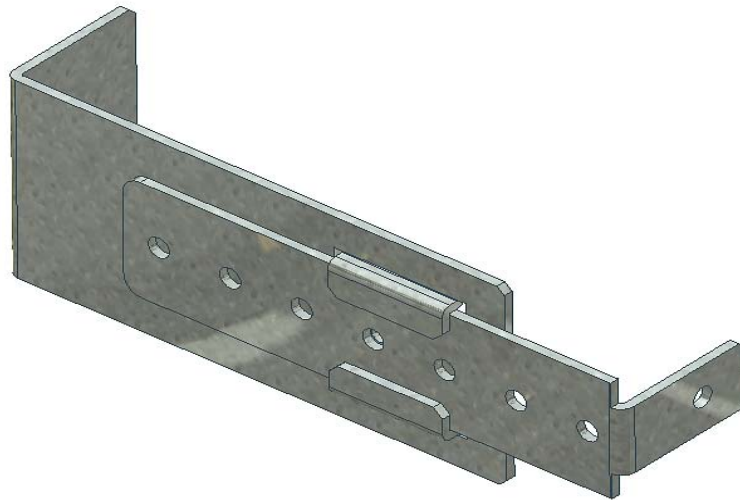

Introducing the New and Improved MODEX™ Adjustable Support Arm

Alcan Cable's MODEX™ adjustable support arm allows for easy adjustments in the field from 3 ½" to 6" in ½" increments, which will provide for a flush fit with back drywall.

PRODUCT FEATURES

- Adjustments can be made from 3 ½" to 6" in ½" increments
- Allows for a perfect fit with the back of the drywall
- No longer the need to predetermine wall depths

Plug Into the Power of 